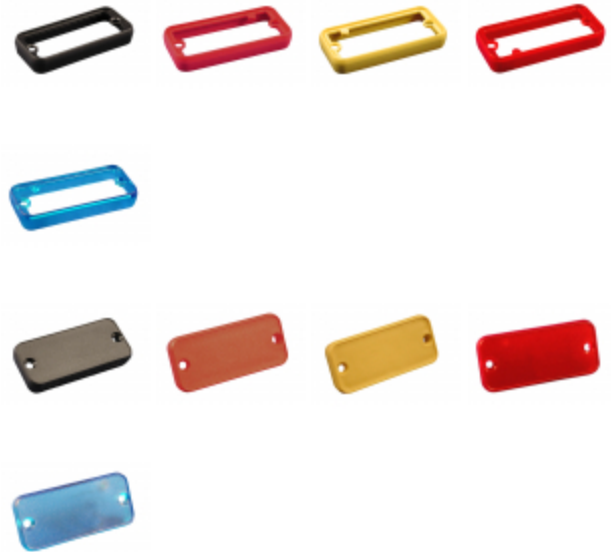

**Includes:**

- Versions with metal end plates include two flat aluminum end panels, color matched to housing, and two open plastic bezels, black.
- Versions with plastic end plates include two closed end panels, black.
- Extruded aluminum body, with or without sliding plate (see tables below).
- Four adhesive rubber feet. Order **1421T2CL** (pack of 24) for replacements.
- #6 x 3/8" thread rolling, steel end panel screws with a #4 flat head phillips drive. Clear anodized versions include natural screws, and black, red, and blue anodized versions include black screws.
- For black replacement screws (quantity 100) order part number **1455MS100BK**.
- For natural replacement screws for clear anodized enclosures (quantity 100) order part number **1455MS100**.
- NOTE: Recommended screw torque is 5 lbf-in.

**Photo Features:**

Black Anodized Enclosure

Red Anodized Enclosure

Blue Anodized Enclosure

Many models feature a slide-

Accessory panels and bezels

All models sold as a complete enclosure and feature card

out plate. All models include rubber feet.

allow for mixing and matching of colors.

slots for easy installation and assembly of PC boards.

**Accessories:**

**Plastic Bezels and End Caps**

Extra plastic bezels and end caps are sold in packs of (2) and (10) and are available in black, red, yellow, transparent red, and transparent blue.

Refer to the accessory table below to select the part number you need.

**Aluminum End Panels**

Extra end panels are sold in 10-packs and are available in clear, black, red, or blue anodized finishes. Refer to the accessory table below to select the part number you need.