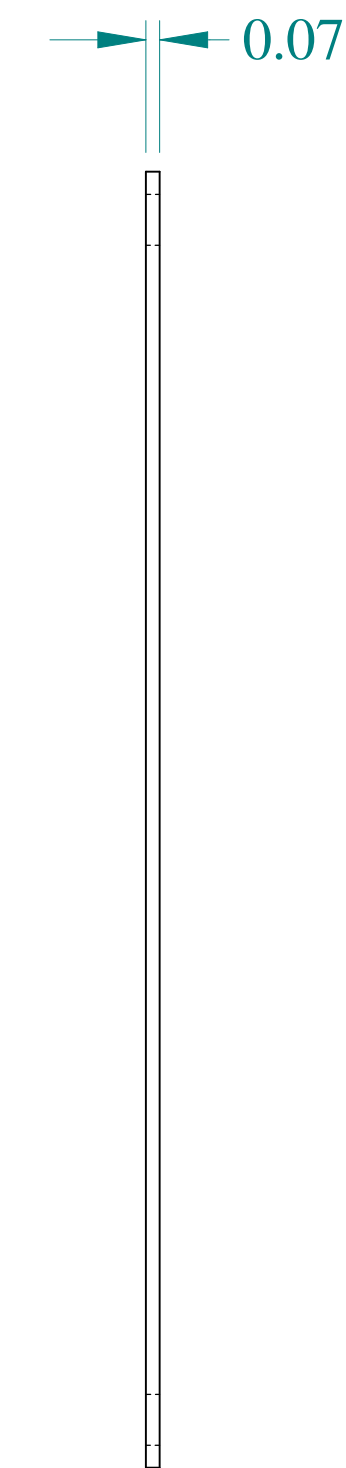

TOP VIEW

ISOMETRIC VIEW

SIDE VIEW

FRONT VIEW

SIDE VIEW

Data subject to change without notice.

Part # : 14R0705

Date : Jan. 31, 2020