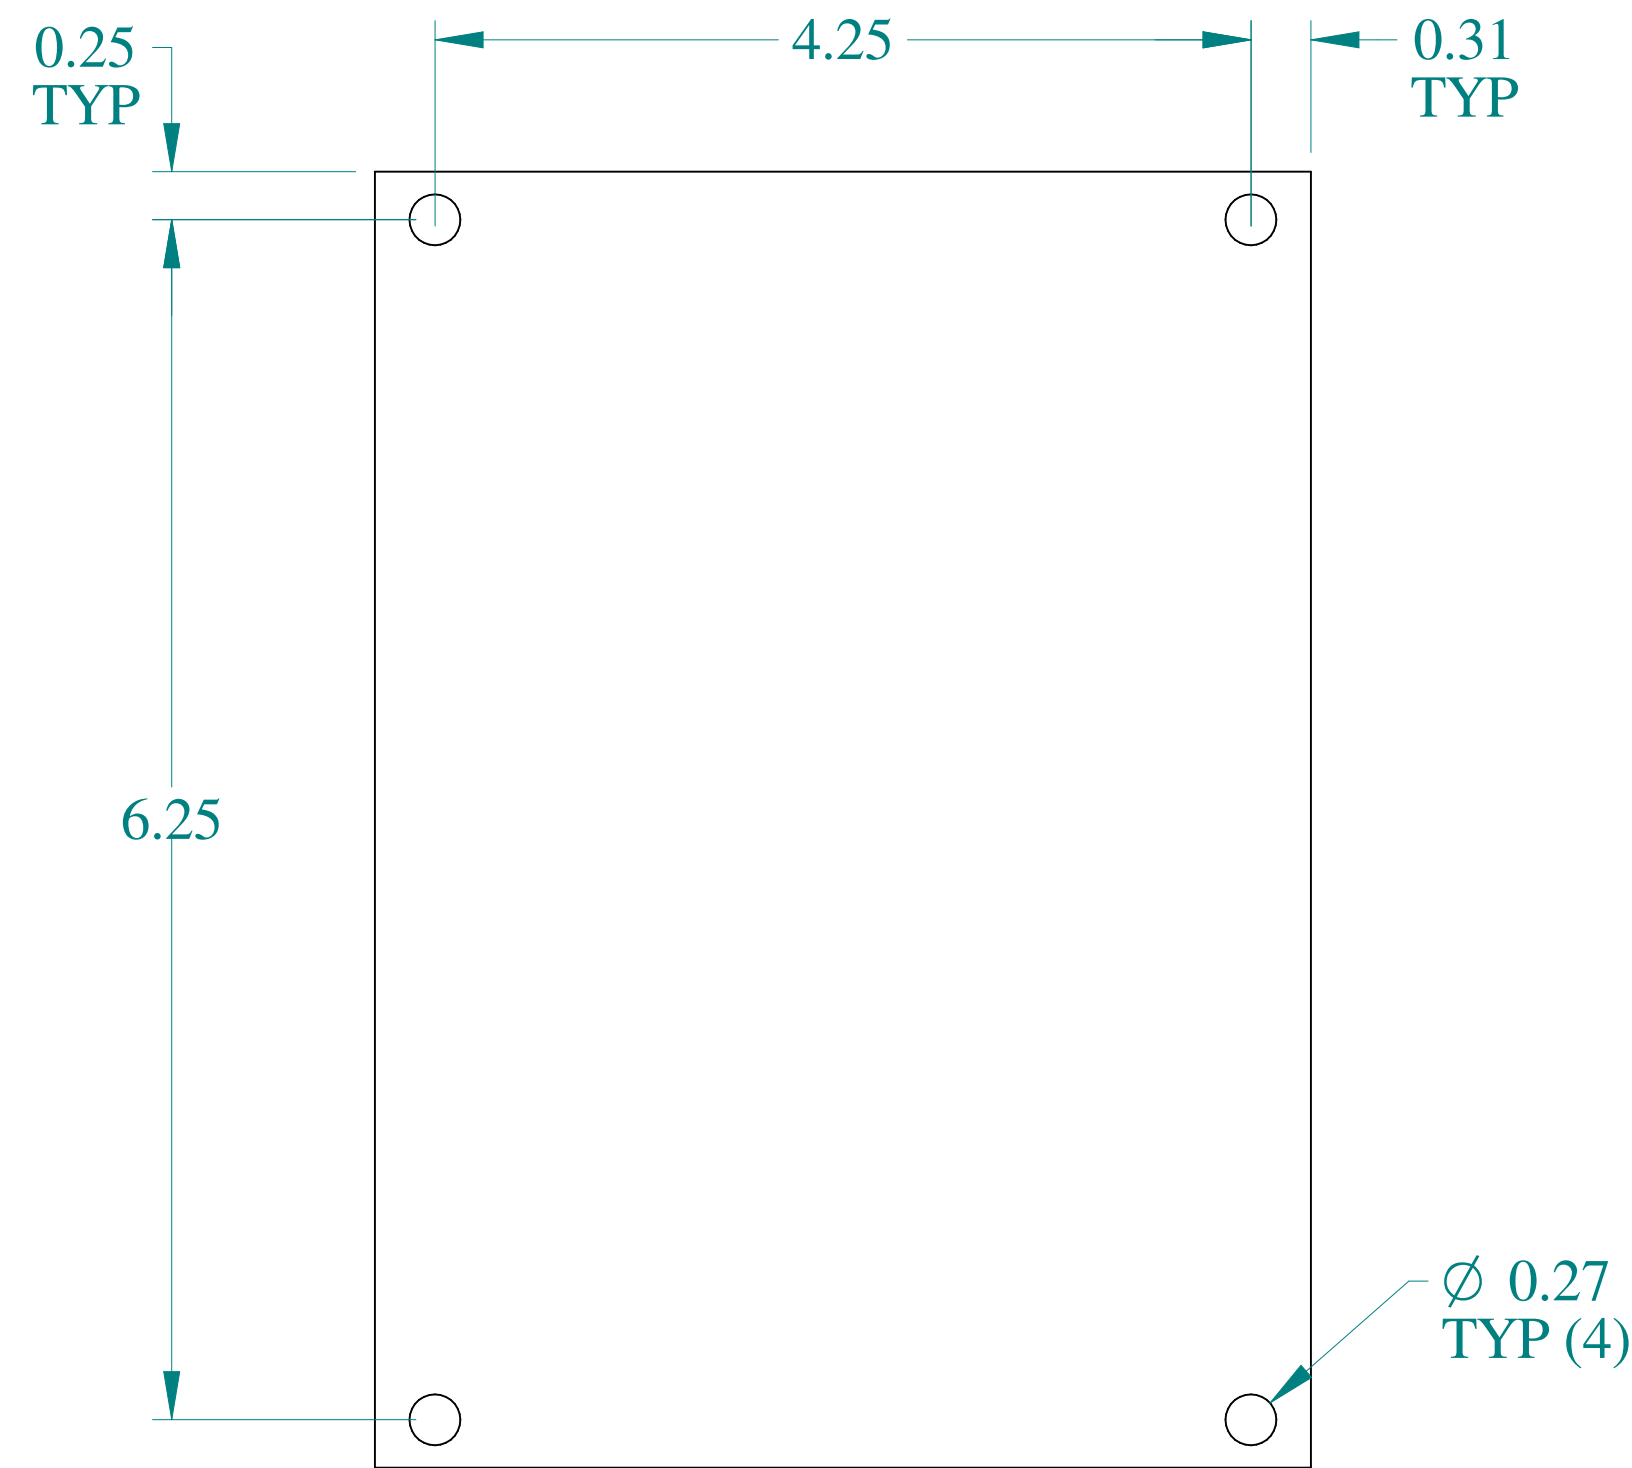

TOP VIEW

ISOMETRIC VIEW

SIDE VIEW

FRONT VIEW

SIDE VIEW

Data subject to change without notice.

Part # : 14R0705

Date : Jan. 31, 2020