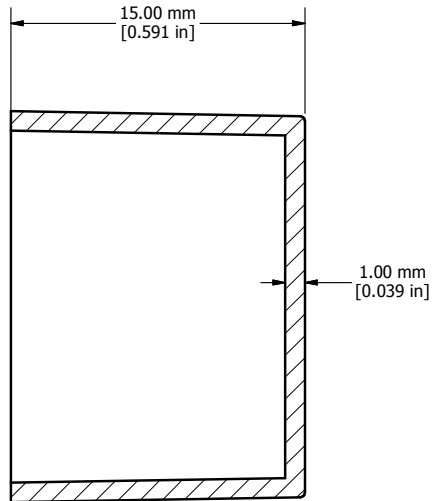

TOP VIEW

SECTION A-A

ISOMETRIC VIEW

1596B101	
Finish - Black (Smooth)	
Material - ABS Plastic	
Quantity	
1596B101	1 Box
1596B101-10	10 Boxes
1596B101-BULK	Bulk Packed

**HAMMOND
MANUFACTURING™**

1596B101

www.hammondmfg.com