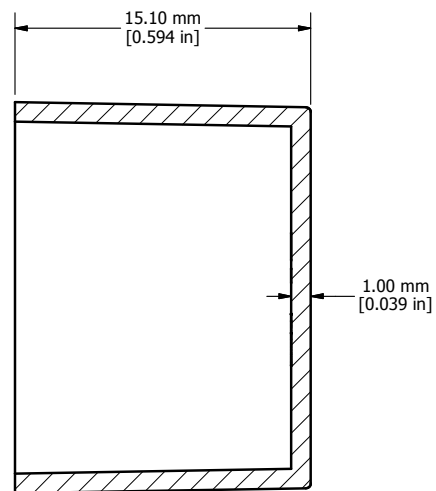

TOP VIEW

SECTION A-A

ISOMETRIC VIEW

1596B102	
Finish - Black (Smooth)	
Material - ABS Plastic	
Quantity	
1596B102	1 Box
1596B102-10	10 Boxes
1596B102-BULK	Bulk Packed

HAMMOND
MANUFACTURING™

1596B102

www.hammondmfg.com