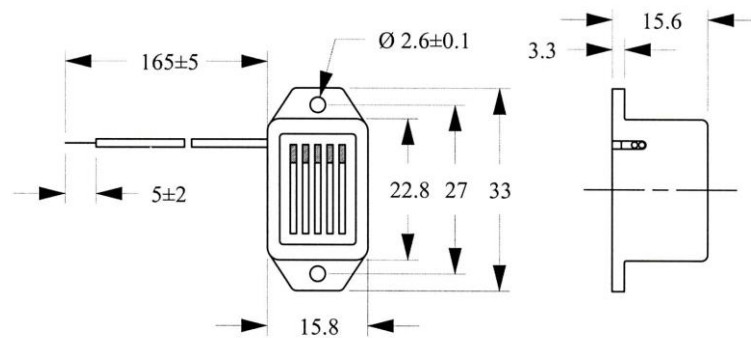

Miniatursummer EMS-12L Art.-Nr.: 197050L

Specification :

TYPE	UNIT	EMS-12L
Min. Sound Output at 30cm	dB	80
Rated Voltage	V _{DC}	12
Operating Voltage	V _{DC}	6~16
Resonant Frequency	Hz	400±100
Max. Current Consumption	mA	25
Tone nature		Continuous
Operating Temperature	°C	-20~+70
Storage Temperature	°C	-30~+70
Weight	g	8.5

Dimensions :

(Unit : mm)

Frequency Response :