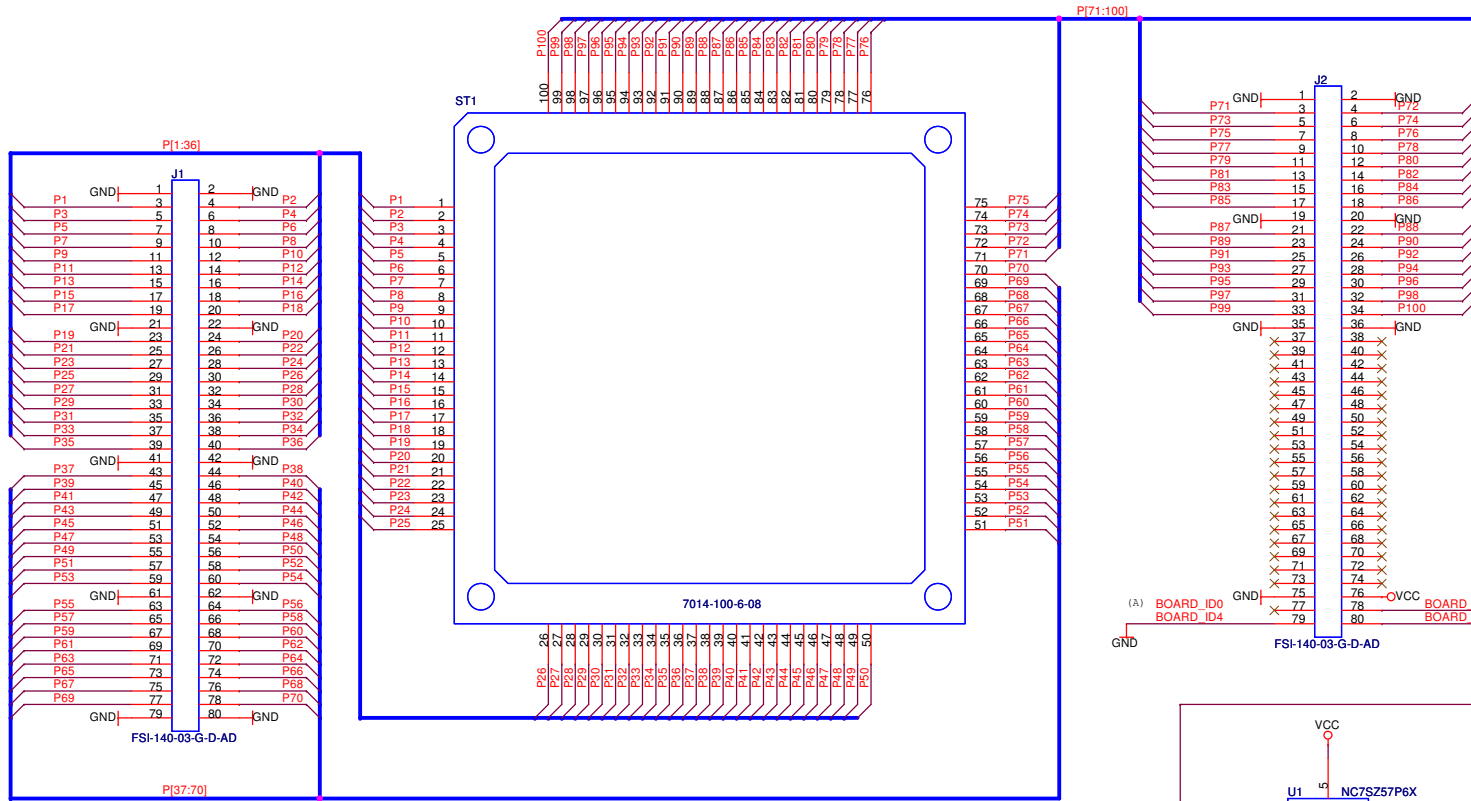

TQFP-100 Socket card

Socket card #3

BOARD_ID4 = 0
BOARD_ID5 = /B