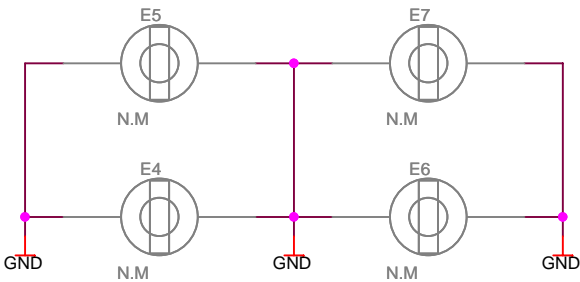

# SOIC Socket card

ID: 0x04: id1: 0 id2: /A B

ATMEL Norway AS  
Vestre Rosten 79  
N-7075 TILLER  
Norway

Title STK600 Socket Card SOIC

Size A4 Document Number <Doc> Rev A

Date: Tuesday, May 08, 2007 Sheet 1 of 1