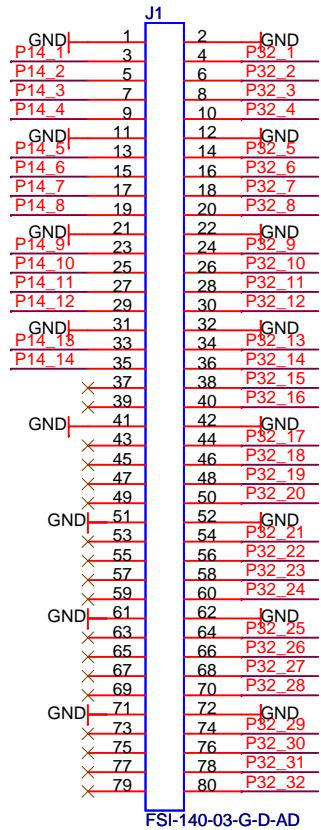

# SOIC Socket card

ID: 0x04: id1: 0 id2: /A B

ATMEL Norway AS  
Vestre Rosten 79  
N-7075 TILLER  
Norway

Title STK600 Socket Card SOIC

Size A4 Document Number <Doc> Rev A

Date: Tuesday, May 08, 2007 Sheet 1 of 1