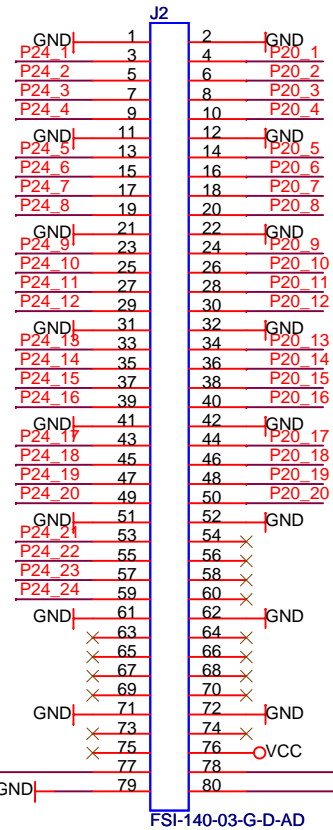

# SOIC Socket card

ID: 0x04: id1: 0 id2: /A B

ATMEL Norway AS  
Vestre Rosten 79  
N-7075 TILLER  
Norway

Title STK600 Socket Card SOIC

Size A4 Document Number <Doc> Rev A

Date: Tuesday, May 08, 2007 Sheet 1 of 1