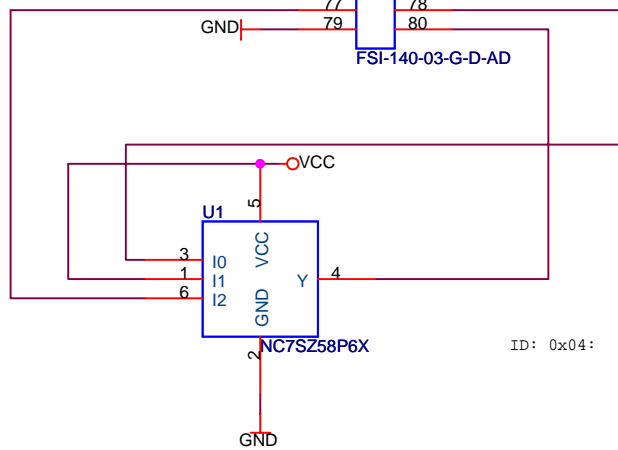

# SOIC Socket card

ID: 0x04: id1: 0 id2: /A B

ATMEL Norway AS  
Vestre Rosten 79  
N-7075 TILLER  
Norway

Title STK600 Socket Card SOIC

Size A4 Document Number <Doc> Rev A

Date: Tuesday, May 08, 2007 Sheet 1 of 1