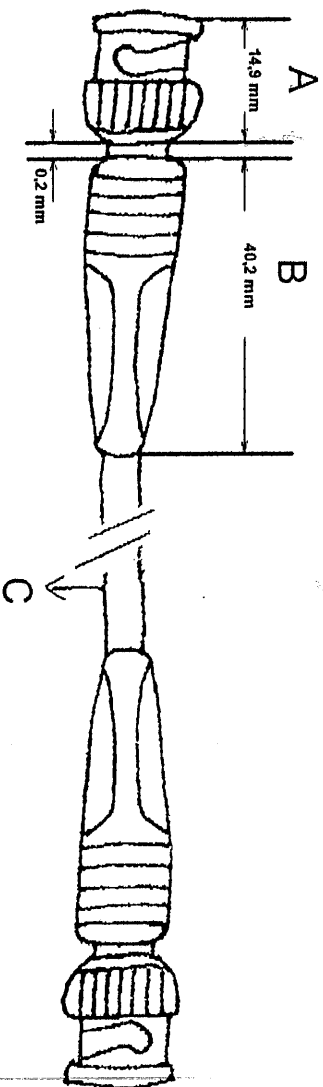

B50/.....

A = Connector: BNC crimp type male for RG 58 C/U,
brass body, nickel plated
contact: gold pin

B = Sleeve : Black color

C = Cable: RG58 C/U coaxial cable MIL-C-17
black color, (19TC/0,18X1 C+ 112TC/0,12 mm) X1 C
i.d. = 2,9 mm PE
o.d. = 5,0 mm
shield : 95 % above