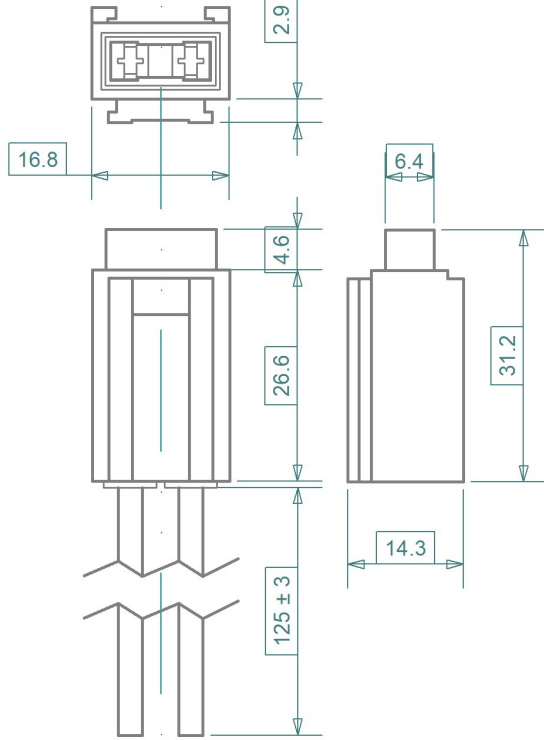

H7105

3D not to scale

H7120

F7000 series miniOTO blade fuse reference table:

Rating [ A ]	Color	Volt [ V ]	iMaXX Reference
3	Violet	32	F7003
4	Pink	32	F7004
5	Tan	32	F7005
7.5	Brown	32	F7075
10	Red	32	F7010
15	Blue	32	F7015
20	Yellow	32	F7020
25	Natural	32	F7025
30	Green	32	F7030

iMaXX ref.	Description
H7105	cover PP, for use on FH H7120 series, translucent
H7120	FH miniOTO assembled, 2,5mm <sup>2</sup> red wire 1p, no cover
H1007	mounting bracket steel, for holders H7100 series

Revisions			Drawn	Date	Appr.
	Date	Type		08/11	GRH
a	09/17	removed obsolete part number	Checked	09/17	BE
			Standards		
			Approved	09/17	AdH
			Scale	1 : 1	
			Projection	Tolerance	
				± 0.2 mm unless	
				otherwise noted	

Title	H7100 series 1 pos miniOTO FH
Drawing type	schematic
Drawing number	H7120 drawing 1
Sheet	1 of 1
Layers / Sheet	0 1 2 6 8 9 11 Sheet 01