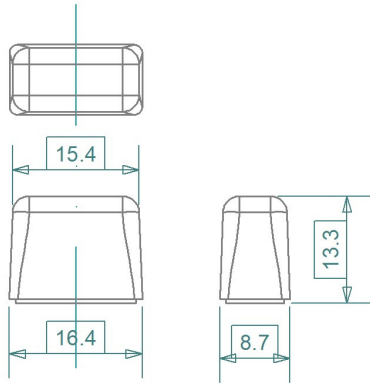

H7105

3D not to scale

H7120

F7000 series miniOTO blade fuse reference table:

Rating [ A ]	Color	Volt [ V ]	iMaXX Reference
3	Violet	32	F7003
4	Pink	32	F7004
5	Tan	32	F7005
7.5	Brown	32	F7075
10	Red	32	F7010
15	Blue	32	F7015
20	Yellow	32	F7020
25	Natural	32	F7025
30	Green	32	F7030

iMaXX ref.	Description
H7105	cover PP, for use on FH H7120 series, translucent
H7120	FH miniOTO assembled, 2,5mm <sup>2</sup> red wire 1p, no cover
H1007	mounting bracket steel, for holders H7100 series

Revisions			Drawn	Date	Appr.
	Date	Type		08/11	GRH
a	09/17	removed obsolete part number	Checked	09/17	BE
			Standards		
			Approved	09/17	AdH
			Scale	1 : 1	
			Projection	Tolerance	
				± 0.2 mm unless	
				otherwise noted	

Title	H7100 series 1 pos miniOTO FH
Drawing type	schematic
Drawing number	H7120 drawing 1
Sheet	1 of 1
Layers / Sheet	0 1 2 6 8 9 11 Sheet 01