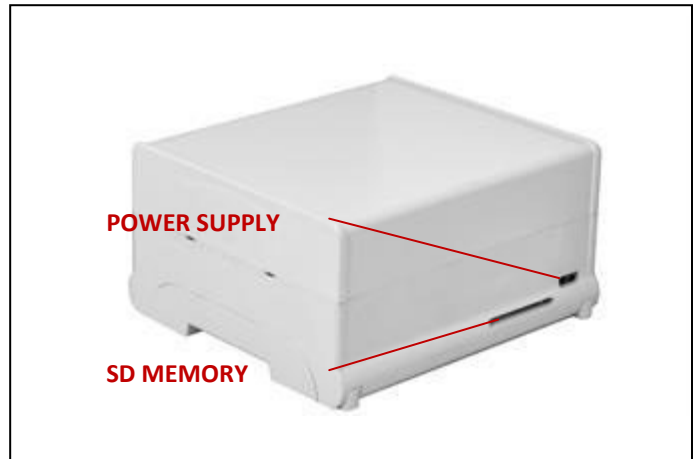

## MR6/MX-R1

HOLES ON THE FRONT:      USB; ETHERNET  
HOLES ON THE REAR:      SD MEMORY; POWER SUPPLY