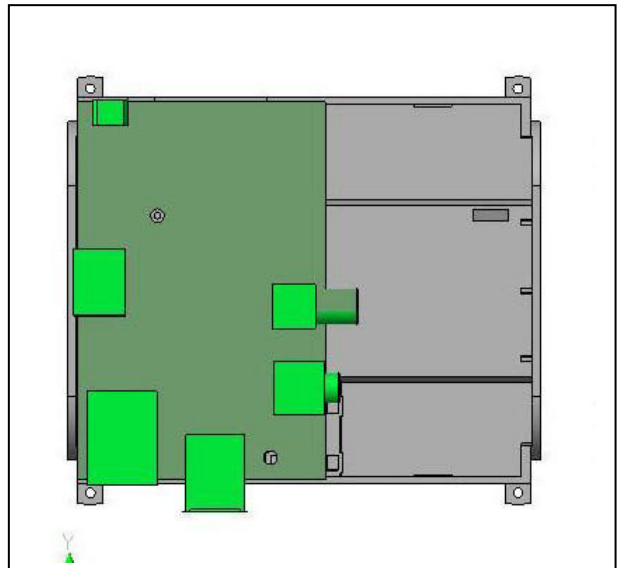

BASE FOR RASPBERRY – SCREW FASTENING