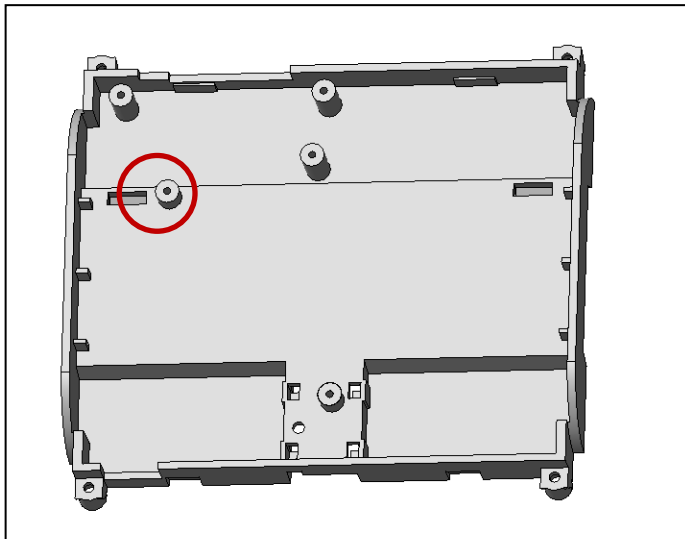

BASE FOR RASPBERRY – SCREW FASTENING