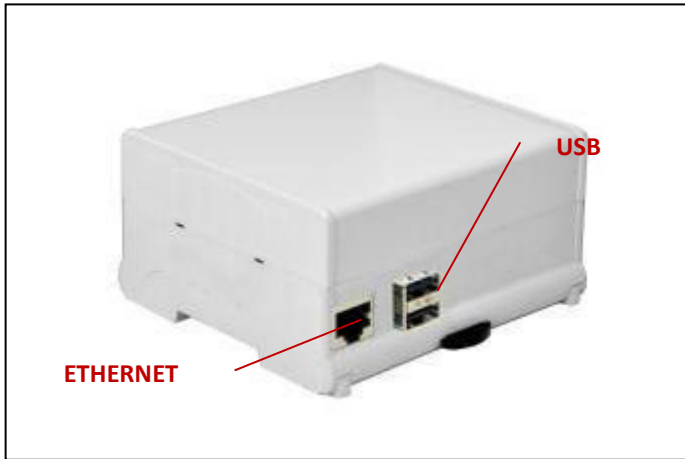

## MR6/MX-R1

HOLES ON THE FRONT:      USB; ETHERNET  
HOLES ON THE REAR:      SD MEMORY; POWER SUPPLY