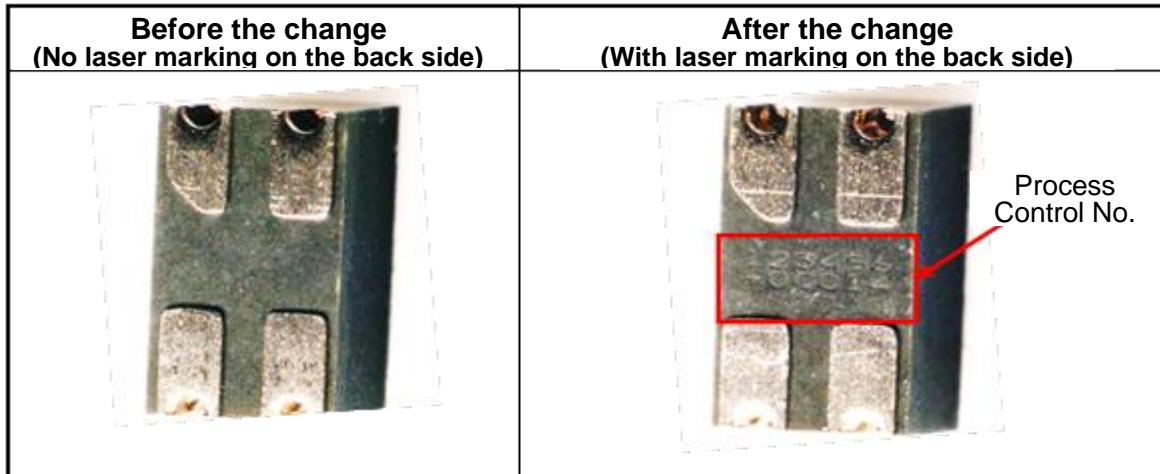

To:

**Change Notice: Enhancement of Lot Traceability**

*Quality improvement for VSON/S-VSON/P-SON*

We appreciate your continuous patronage of our semiconductor products. This letter is to inform you that Toshiba is planning the following change in VSON / S-VSON / P-SON products which you are currently using. Your continuous support and patronage would be highly appreciated.

1. **Target product:** VSON / S-VSON / P-SON products listed in the attachment.
2. **Description of the change:** Control No. will be marked on the back side of substrates with laser.  
\*The product surface (mark) does not change.

3. **Purpose of the change:**  
Element-linked traceability facilitates understanding failure occurrence status and failure trends, as well as root cause investigation. We will utilize it as a tool for quality and yield improvement.
4. **Product characteristics and reliability:**  
There are no changes in the product design and manufacturing processes before and after the change.
5. **Schedule of production switching:**  
Date of implementation: Scheduled from the production in April 2024.