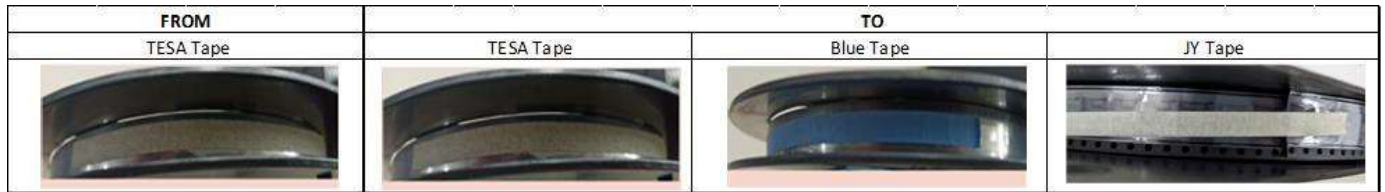

<b>Title of Change:</b>	Alternative packaging end tape material added for all reel packed product from Tarlac.
<b>Effective date:</b>	02 Aug 2024
<b>Contact information:</b>	Contact your local onsemi Sales Office or <a href="mailto:Cyrus.Velasquez@onsemi.com">Cyrus.Velasquez@onsemi.com</a>
<b>Type of notification:</b>	This Product Bulletin is for notification purposes only. onsemi will proceed with implementation of this change upon publication of this Product Bulletin.
<b>Change Category:</b>	Test Change
<b>Change Sub-Category(s):</b>	Shipping/Packaging/Marking

**Sites Affected:**

onsemi Sites	External Foundry/Subcon Sites
onsemi Tarlac, Philippines	None

**Description and Purpose:**

**Implementation of alternative end tape for reeled packages**

End tape refers to the tape used at the end of the reel to secure the components from unwinding.